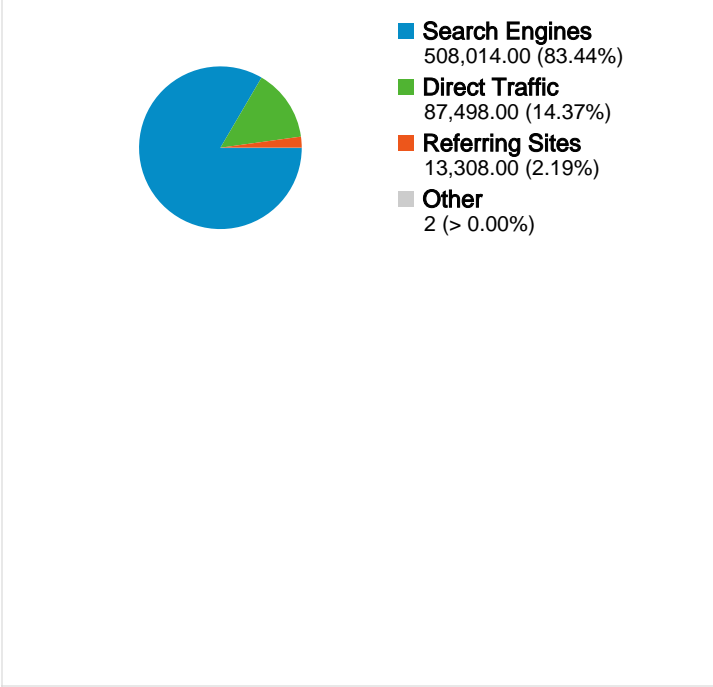

Traffic Sources Overview

Content Overview

Pages	Pageviews	% Pageviews
/	750,558	91.15%
/index.asp	71,370	8.67%
/search?q=cache:68Czg9pWb	68	0.01%
/search?q=cache:68Czg9pWb	59	0.01%
/search?q=cache:68Czg9pWb	45	0.01%