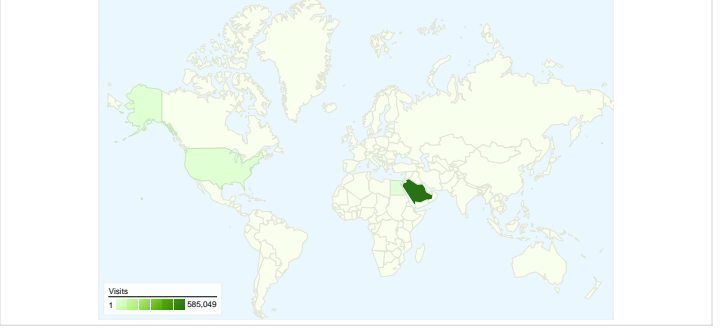

Map Overlay