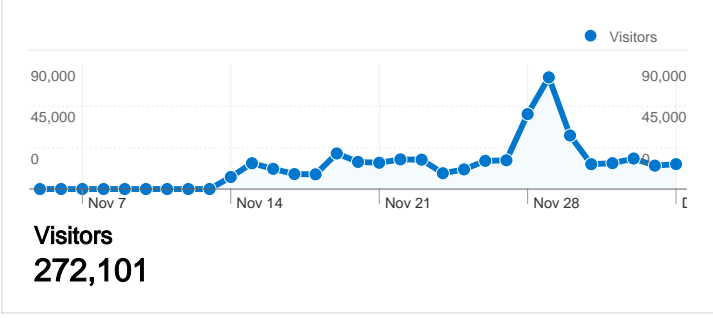

Visitors Overview