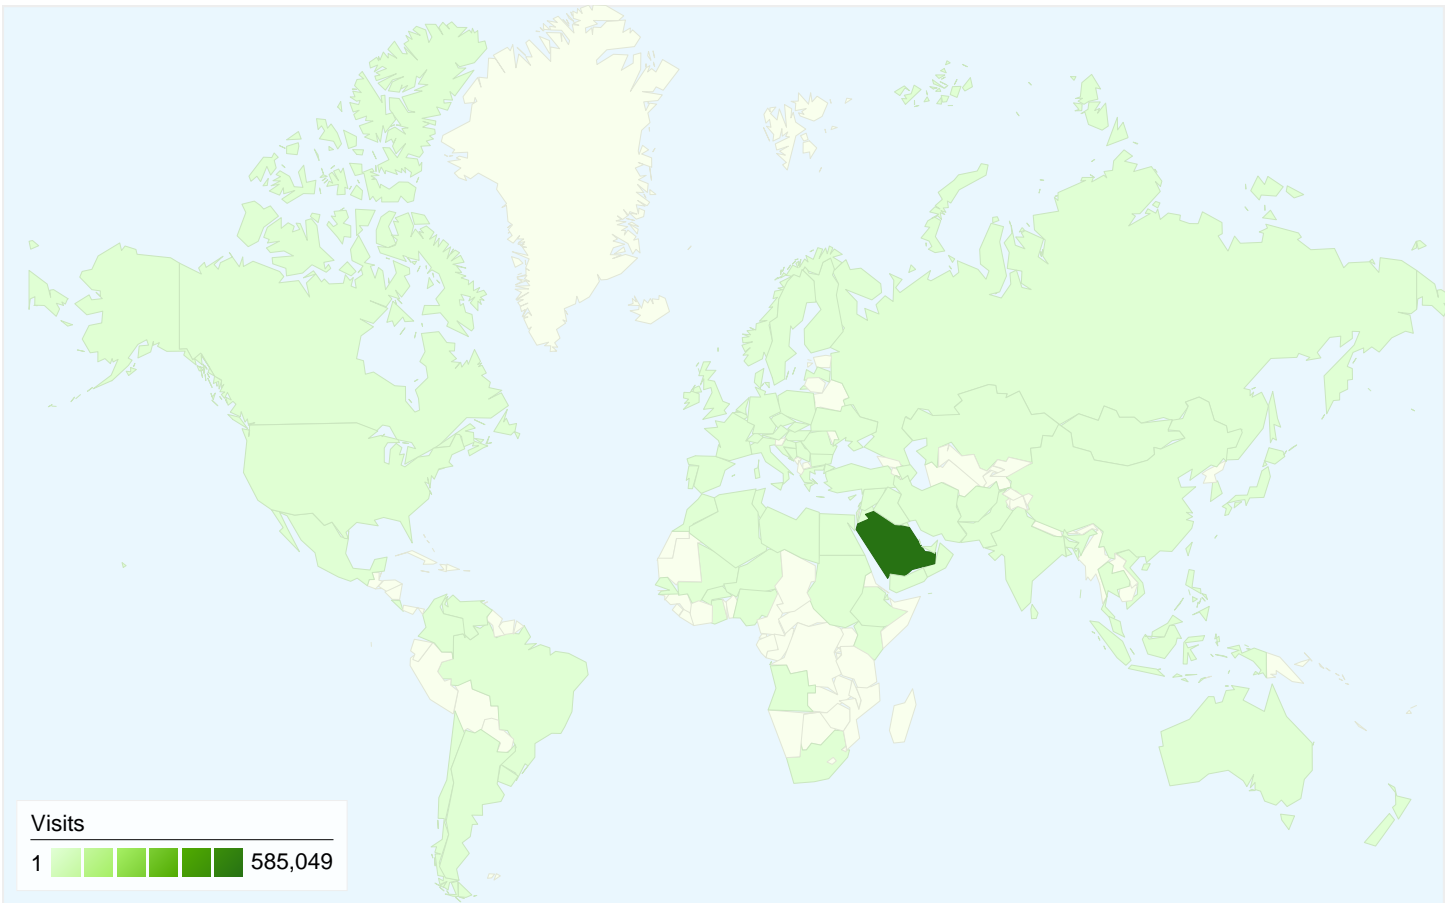

### Visits for all visitors

**Visits**  
**608,822**

## All traffic sources sent 608,822 visits via 509 sources and mediums

1 - 10 of 509

**608,822 visits came from 95 countries/territories**

Site Usage						
Visits	Pages/Visit	Avg. Time on Site	% New Visits	Bounce Rate		
<b>608,822</b> % of Site Total: 100.00%	<b>1.35</b> Site Avg: 1.35 (0.00%)	<b>00:01:03</b> Site Avg: 00:01:03 (0.00%)	<b>38.65%</b> Site Avg: 38.68% (-0.06%)	<b>74.52%</b> Site Avg: 74.52% (0.00%)		
Country/Territory	Visits	Pages/Visit	Avg. Time on Site	% New Visits	Bounce Rate	
Saudi Arabia	<b>585,049</b>	1.35	00:01:03	38.13%	74.33%	
(not set)	<b>5,693</b>	1.22	00:00:49	42.75%	83.14%	
United States	<b>3,024</b>	1.28	00:01:41	47.42%	79.63%	
Kuwait	<b>1,973</b>	1.30	00:00:54	37.96%	78.00%	
Egypt	<b>1,548</b>	1.23	00:00:37	75.19%	81.14%	
United Arab Emirates	<b>1,485</b>	1.43	00:01:46	40.74%	72.59%	
Jordan	<b>1,395</b>	1.25	00:00:32	75.63%	80.36%	
Qatar	<b>1,356</b>	1.37	00:01:08	41.30%	73.23%	
United Kingdom	<b>1,190</b>	1.40	00:02:14	42.44%	73.11%	

All traffic sources sent a total of 608,822 visits

-  14.37% Direct Traffic
-  2.19% Referring Sites
-  83.44% Search Engines

- Search Engines  
508,014.00 (83.44%)
- Direct Traffic  
87,498.00 (14.37%)
- Referring Sites  
13,308.00 (2.19%)
- Other  
2 (> 0.00%)